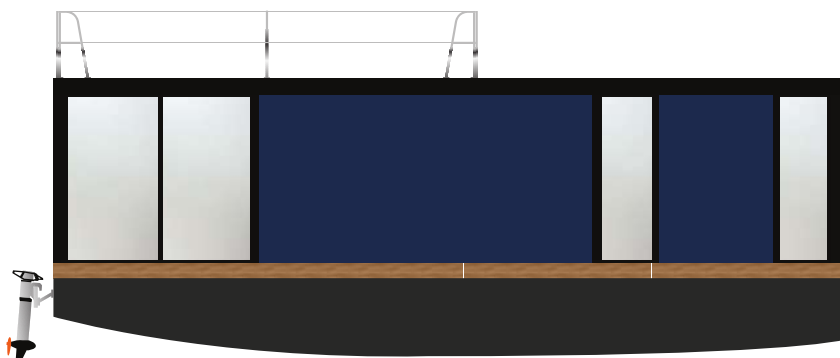

WATERLILY BOATS

TECHNICAL SPECIFICATIONS

GENERAL LAYOUT . WATERLILY LARGE PROPRIETARY VERSION

CABIN | LIVING ROOM | BATHROOM (2)

WITHOUT EXTRA DECKING

WITH EXTRA DECKING

GET IN TOUCH
Zona Industrial de Vagos, lote 90 | 3840-385 Vagos, PORTUGAL
+351 234 036 585 | geral@wlboats.pt
IG @waterlilyboats FB Waterlily Boats
www.waterlilyboats.com