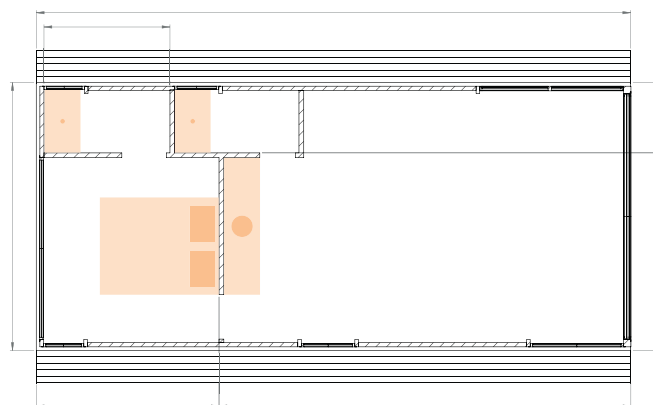

WATERLILY BOATS

TECHNICAL SPECIFICATIONS

GENERAL LAYOUT . WATERLILY LARGE PROPRIETARY VERSION

CABIN | LIVING ROOM | BATHROOM (2)

WITHOUT EXTRA DECKING

WITH EXTRA DECKING

GET IN TOUCH
Zona Industrial de Vagos, lote 90 | 3840-385 Vagos, PORTUGAL
+351 234 036 585 | geral@wlboats.pt
IG @waterlilyboats FB Waterlily Boats
www.waterlilyboats.com