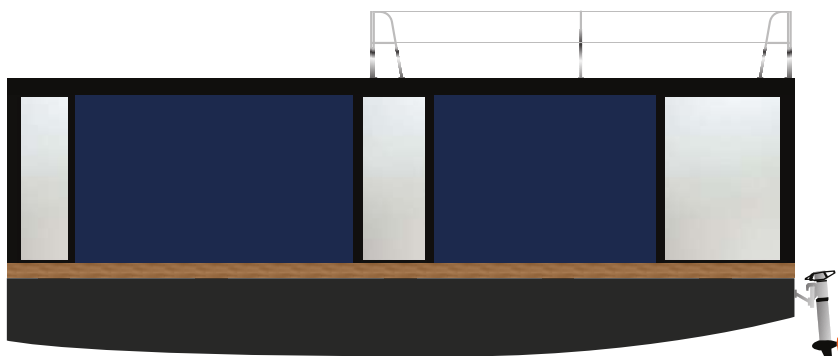

WATERLILY BOATS

TECHNICAL SPECIFICATIONS

GENERAL LAYOUT . WATERLILY LARGE PROPRIETARY VERSION

CABIN | LIVING ROOM | BATHROOM (2)

WITHOUT EXTRA DECKING

WITH EXTRA DECKING

GET IN TOUCH
Zona Industrial de Vagos, lote 90 | 3840-385 Vagos, PORTUGAL
+351 234 036 585 | geral@wlboats.pt
IG @waterlilyboats FB Waterlily Boats
www.waterlilyboats.com