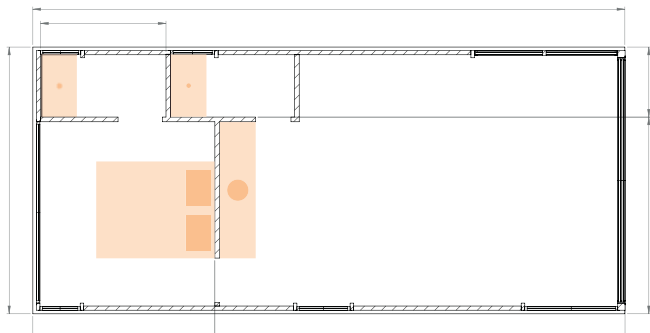

WATERLILY BOATS

TECHNICAL SPECIFICATIONS

GENERAL LAYOUT . WATERLILY LARGE PROPRIETARY VERSION

CABIN | LIVING ROOM | BATHROOM (2)

WITHOUT EXTRA DECKING

WITH EXTRA DECKING

GET IN TOUCH
Zona Industrial de Vagos, lote 90 | 3840-385 Vagos, PORTUGAL
+351 234 036 585 | geral@wlboats.pt
IG @waterlilyboats FB Waterlily Boats
www.waterlilyboats.com