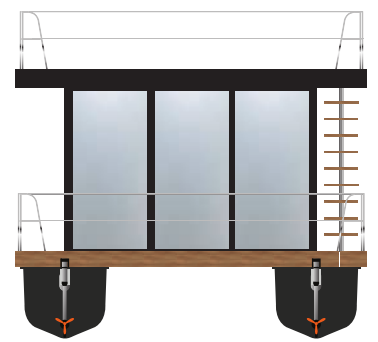

WATERLILY BOATS

TECHNICAL SPECIFICATIONS

GENERAL LAYOUT . WATERLILY OUTDOOR

CABIN | LIVING ROOM | BATHROOM

GET IN TOUCH

Zona Industrial de Vagos, lote 90 | 3840-385 Vagos, PORTUGAL
+351234 036 585 | geral@wboats.pt
IG @waterlilyboats FB Waterlily Boats
www.waterlilyboats.com