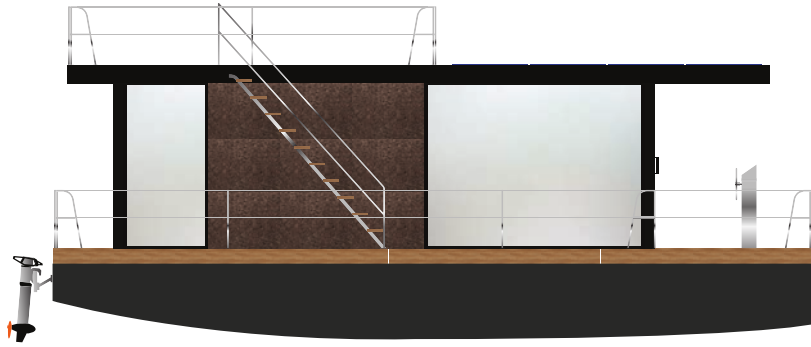

WATERLILY BOATS

TECHNICAL SPECIFICATIONS

GENERAL LAYOUT . WATERLILY OUTDOOR

CABIN | LIVING ROOM | BATHROOM

GET IN TOUCH

Zona Industrial de Vagos, lote 90 | 3840-385 Vagos, PORTUGAL
+351234 036 585 | geral@wboats.pt
IG @waterlilyboats FB Waterlily Boats
www.waterlilyboats.com