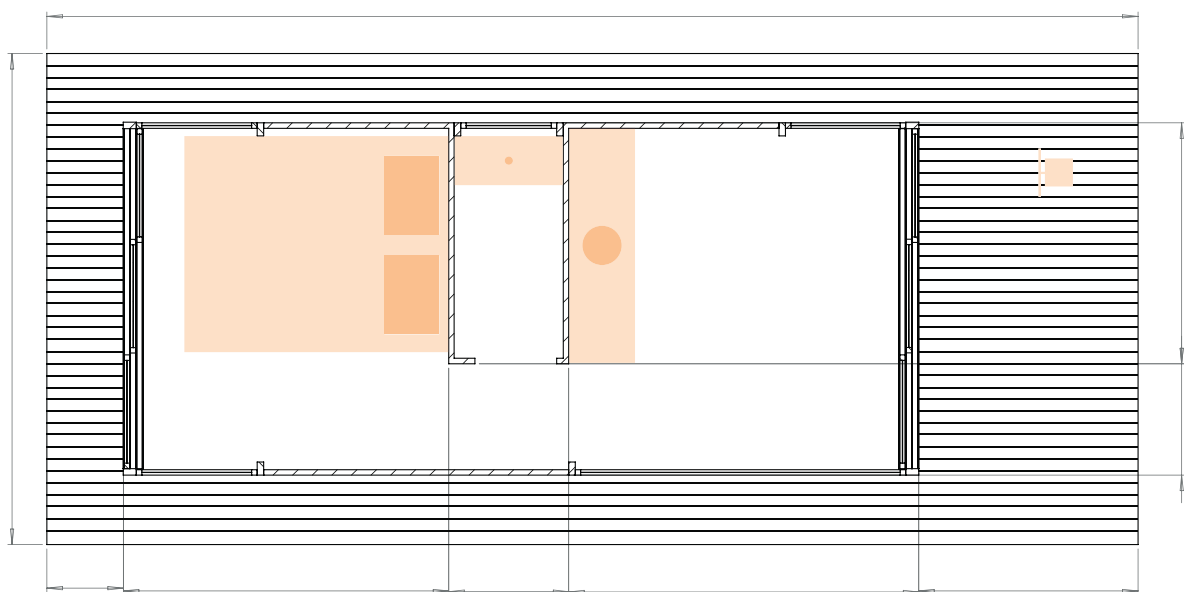

WATERLILY BOATS

TECHNICAL SPECIFICATIONS

GENERAL LAYOUT . WATERLILY OUTDOOR

CABIN | LIVING ROOM | BATHROOM

GET IN TOUCH

Zona Industrial de Vagos, lote 90 | 3840-385 Vagos, PORTUGAL
+351234 036 585 | geral@wboats.pt
IG @waterlilyboats FB Waterlily Boats
www.waterlilyboats.com